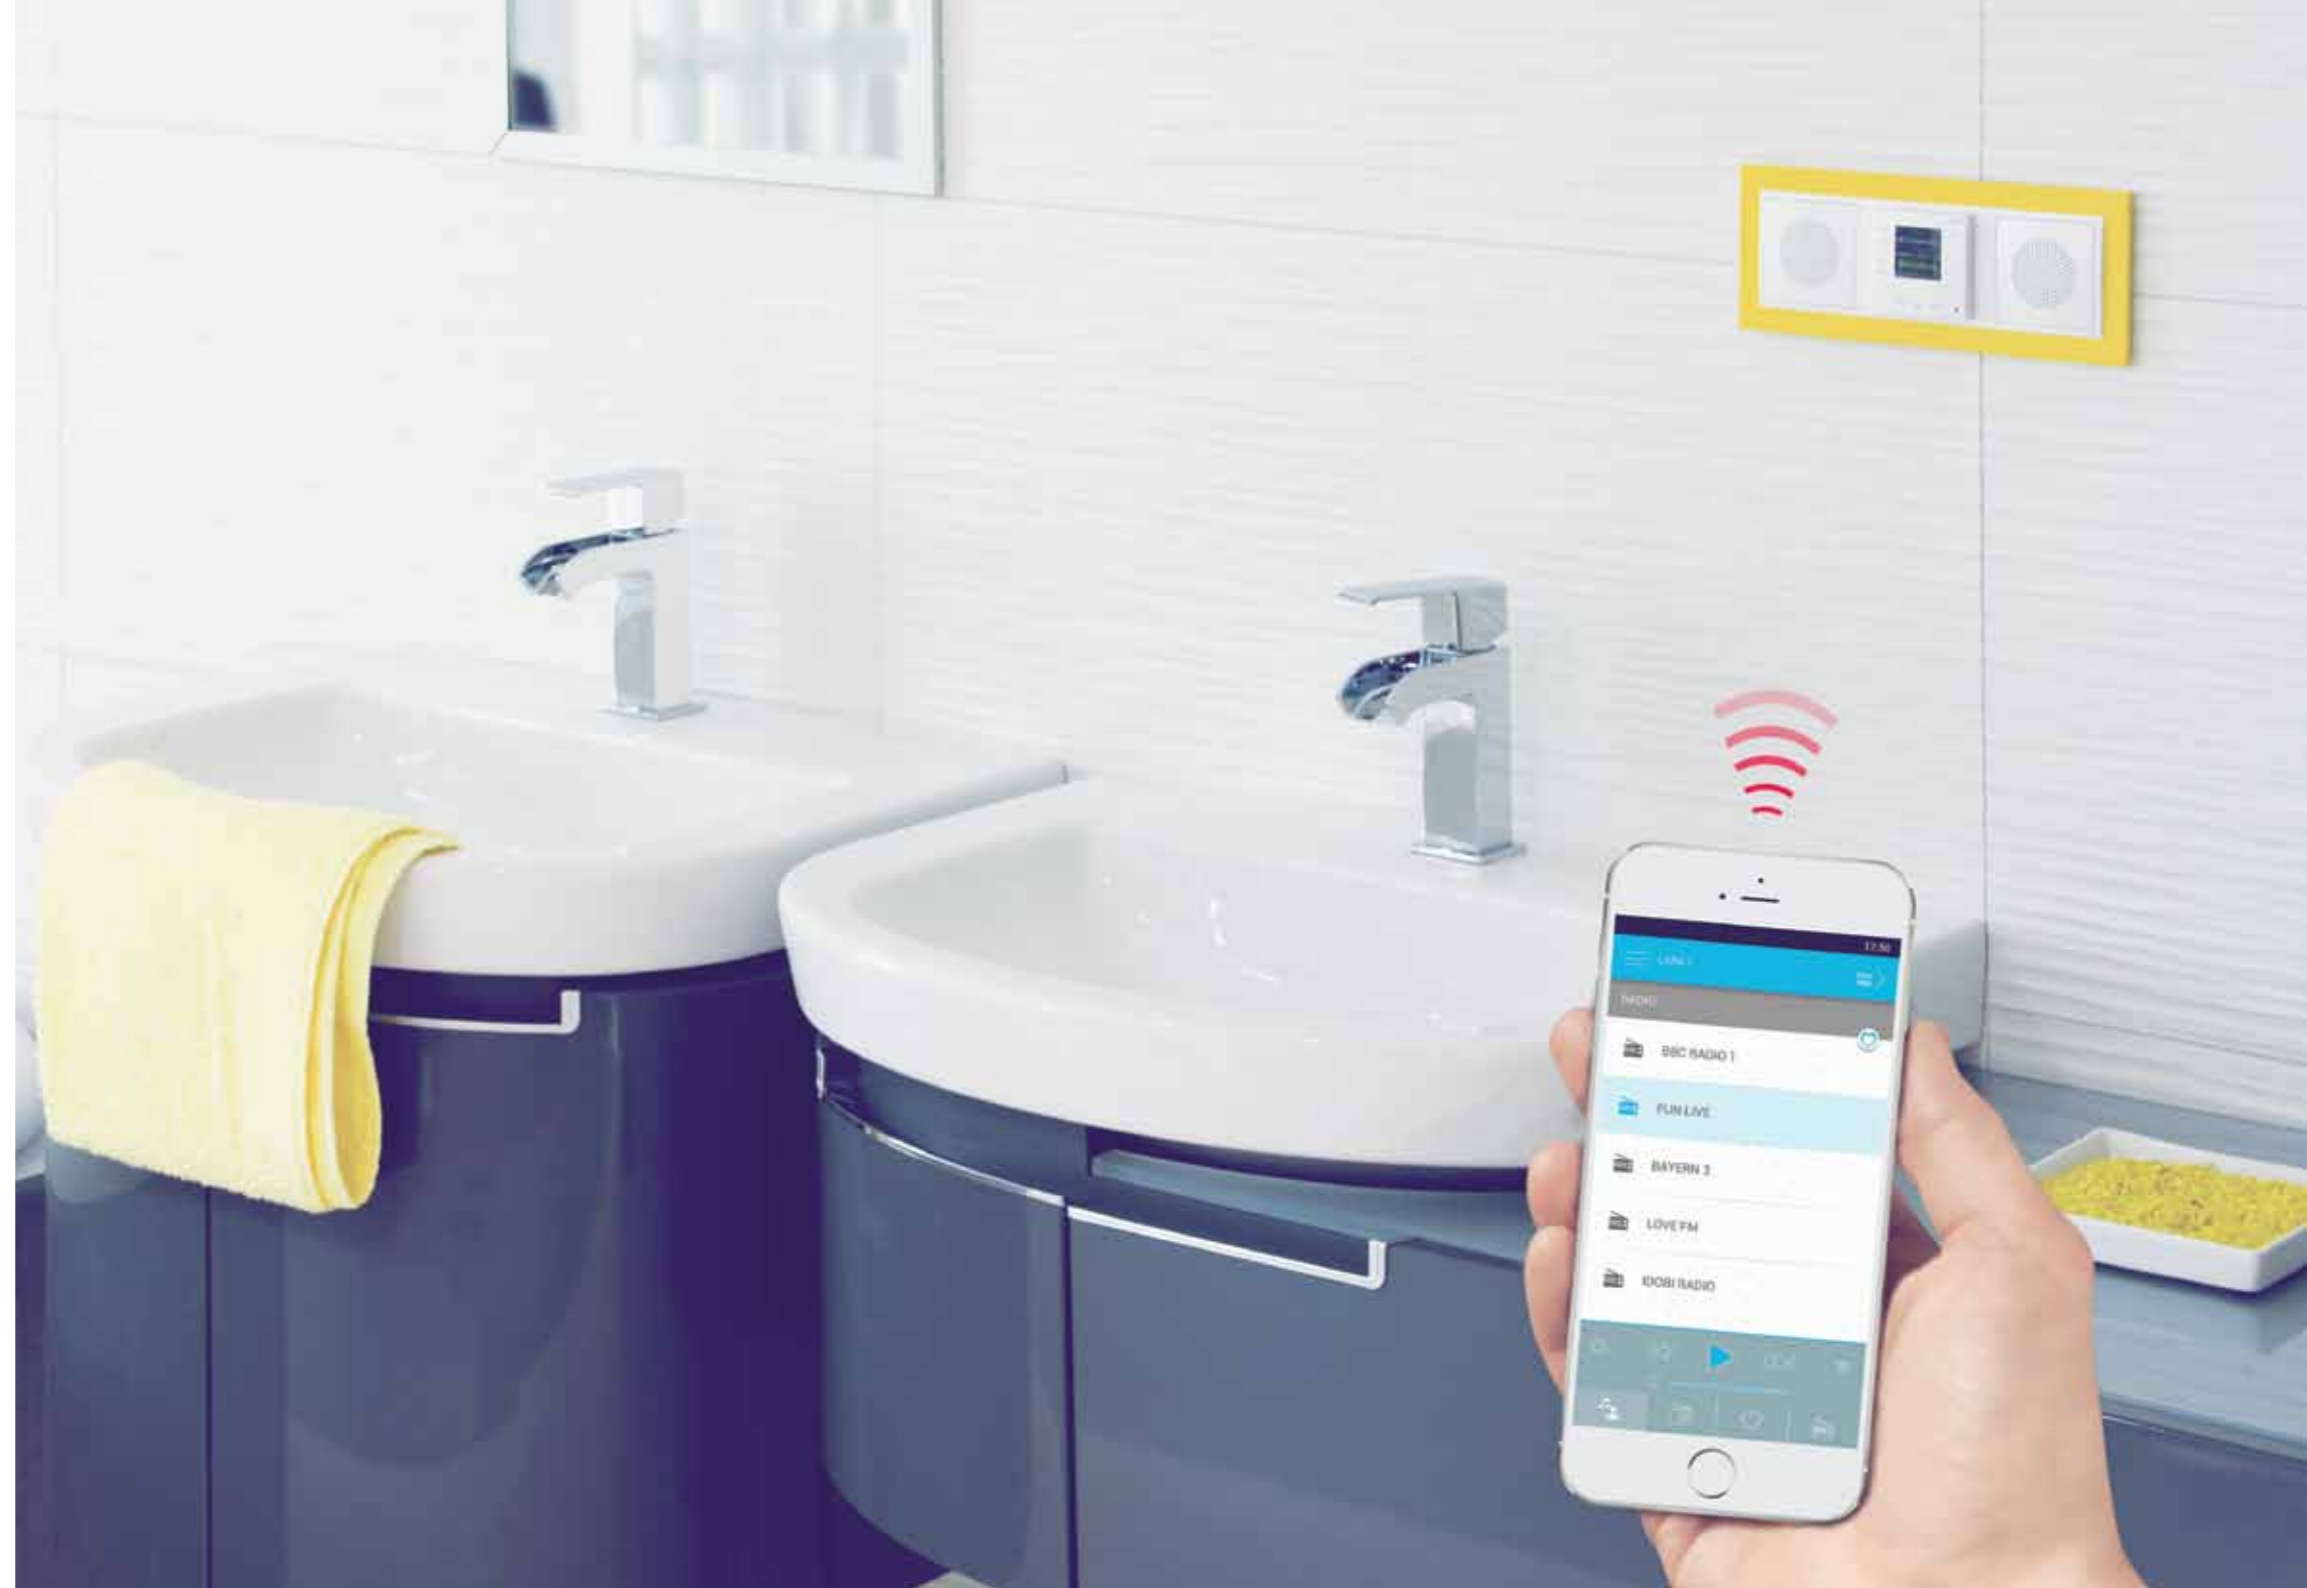

LARA Radio & Music

You can store up to 40 preselects of your favorite radio stations in the highest quality (384 kbps bitrate), which are noiseless as opposed to FM radio. Since it plays Internet radio stations, you are not limited by territory or transmitting towers, so you can select a station from anywhere in the world.

You can share music from the external storage and play as you wish on any LARA device. You can also create playlists in an application in your smart phone. LARA is equipped with a 3.5" jack for cable connection of an external music source, or you can use the Bluetooth interface. The built-in stereo amplifier enables direct connection of speakers - either in the same design into multiple frames, or external ceiling or wall-mounted speakers.