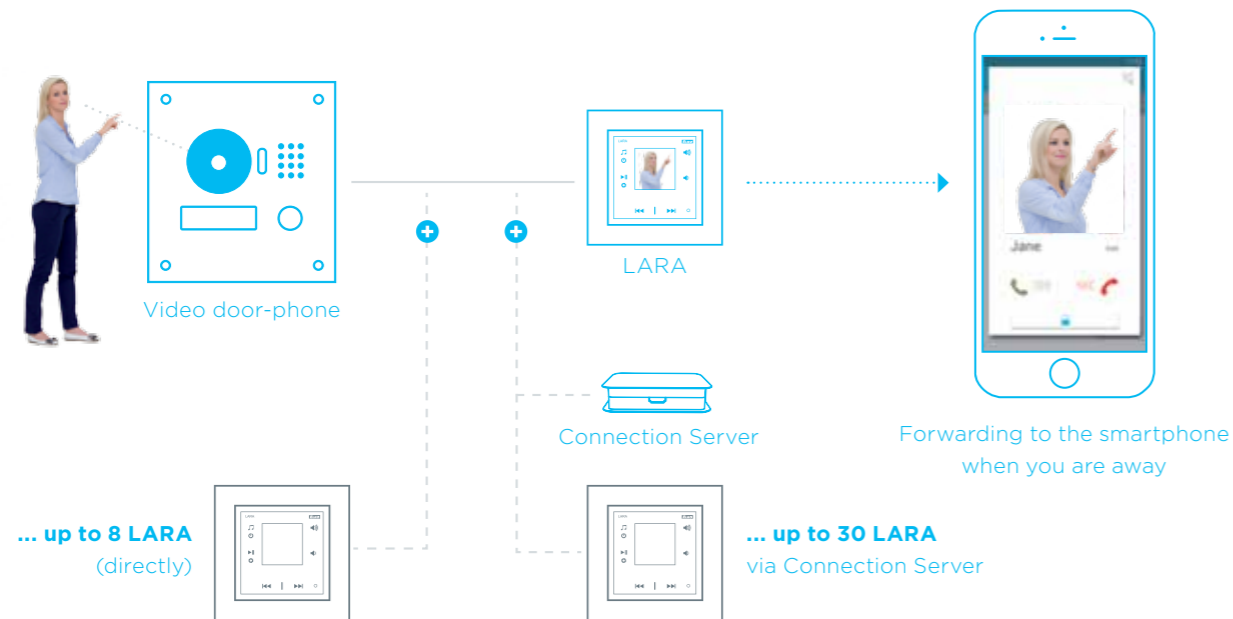

LARA is installed into a standard installation box, and is only connected by a single wire or wirelessly.

You can share music from the external storage and play as you wish on any LARA device. You can also create playlists in an application in your smart phone. LARA is equipped with a 3.5" jack for cable connection of an external music source, or you can use the Bluetooth interface. The built-in stereo amplifier enables direct connection of speakers - either in the same design into multiple frames, or external ceiling or wall-mounted speakers.

# LARA Video door-phone

Through video door-phone, LARA enables transmission of both sound and image of the incoming visit at the door or entranceway. You determine which button of the door-phone will call which LARA.

optionally with more buttons, a code dial pad or card reader. A part of every Video door-phone is a relay for opening the door lock or garage. Variants and accessories are found on page 20.

It is possible to connect up to 7 LARA + 1 Video door-phone. If you install Connection Server then you can connect up to 30 LARA devices with the video door-phone.