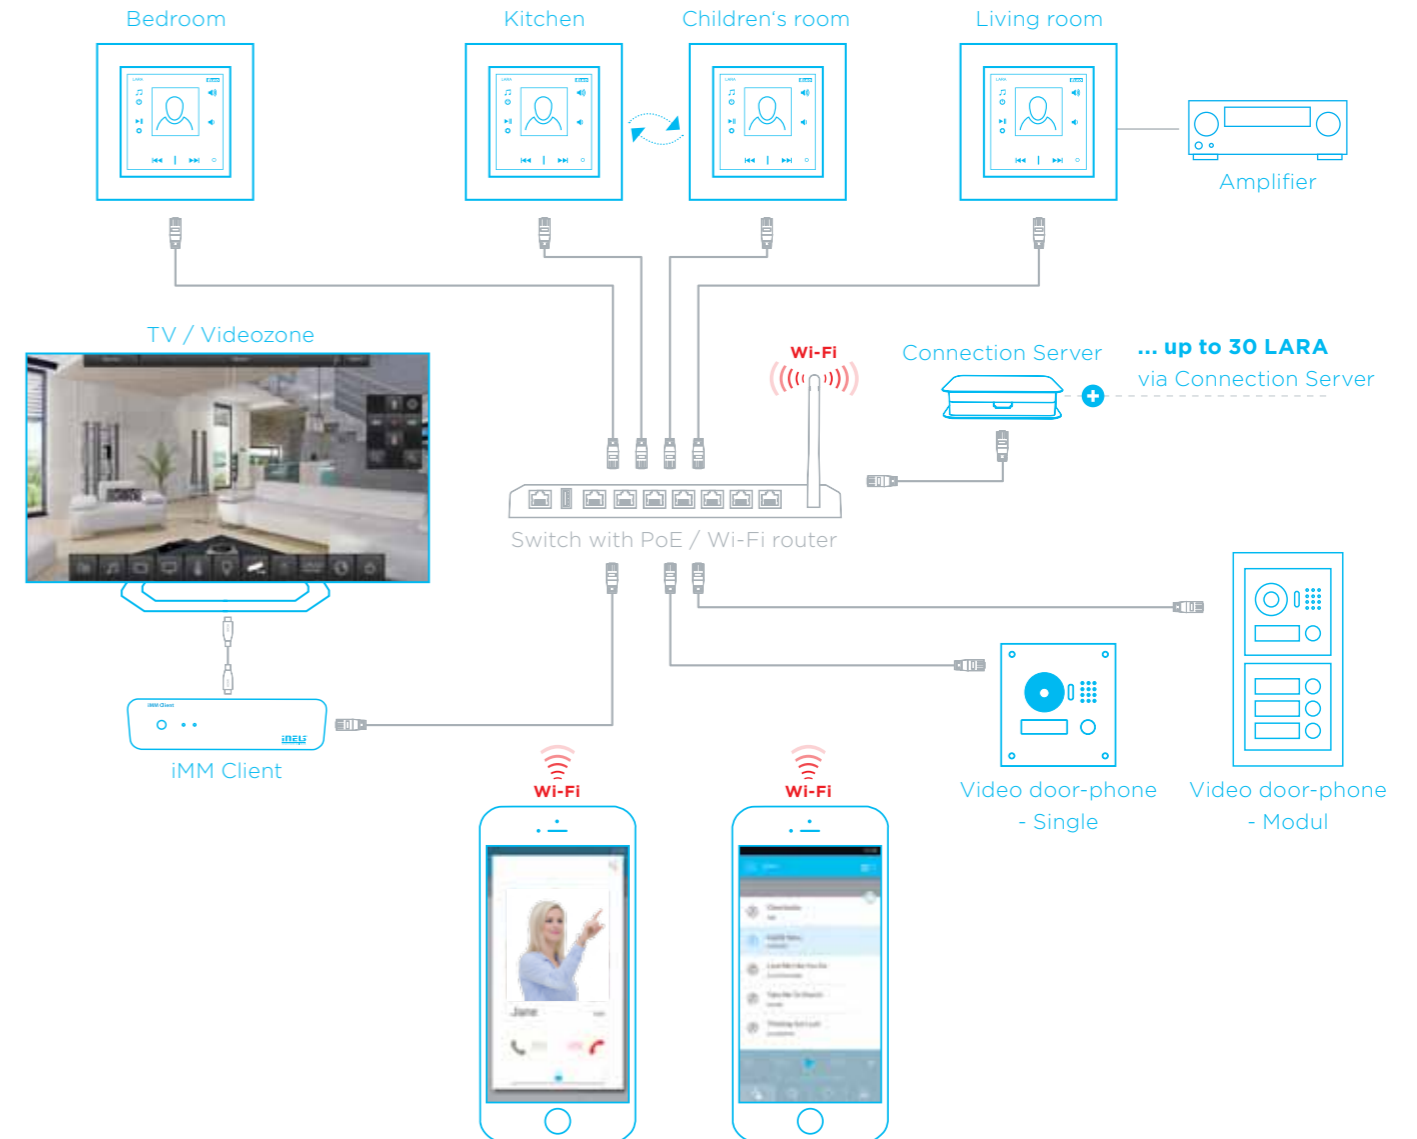

Possible connection of LARA