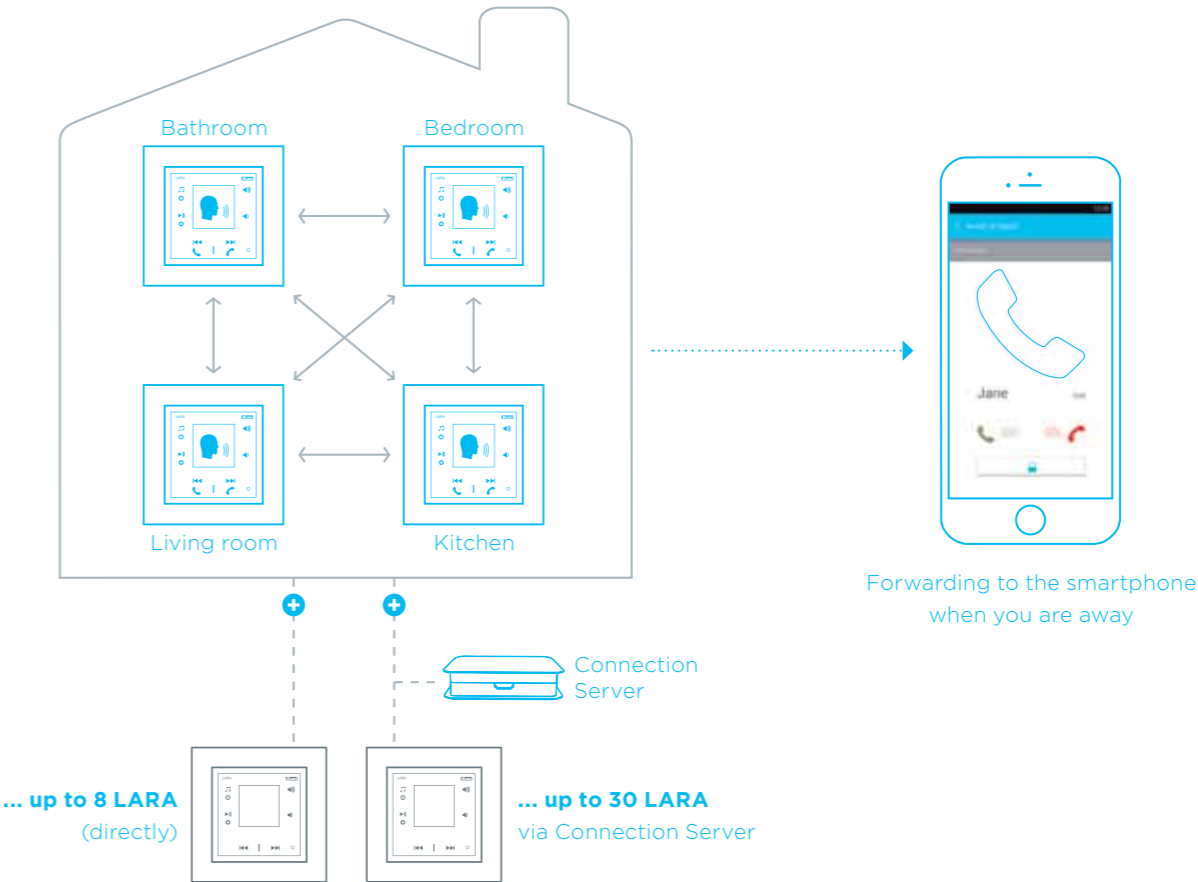

LARA is installed into a standard installation box, and is only connected by a single wire or wirelessly.

# LARA Video door-phone

Through video door-phone, LARA enables transmission of both sound and image of the incoming visit at the door or entranceway. You determine which button of the door-phone will call which LARA.

optionally with more buttons, a code dial pad or card reader. A part of every Video door-phone is a relay for opening the door lock or garage. Variants and accessories are found on page 20.

It is possible to connect up to 7 LARA + 1 Video door-phone. If you install Connection Server then you can connect up to 30 LARA devices with the video door-phone.

# LARA Intercom

LARA enables bidirectional communication between individual residents in your home. It is also possible to call to a smartphone application - regardless of whether you are

home or away. The total number of LARA or smartphone devices is 8, or even 30 while using Connection Server.