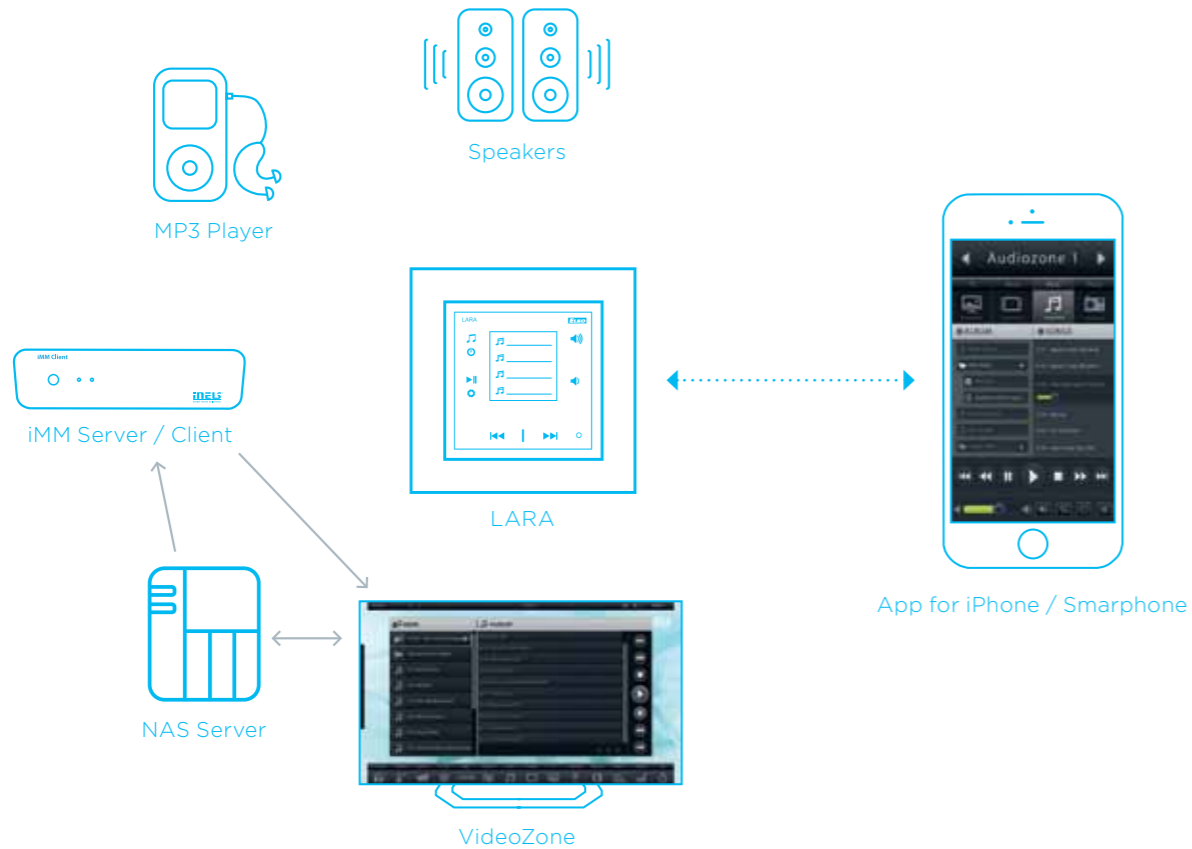

LARA AudioZone

Thanks to the AudioZone function, you can use LARA to play centrally stored music in any room of your home. You thereby create individual zones for listening to music just the way you imagine.

Music can be stored at the music storage site (NAS Server) or on the multimedia server (iMM), which also offers you control of video, security cameras, lights.... You can use the application LARA-NAS in your smart phone or tablet as a perfect AudioZone controller.