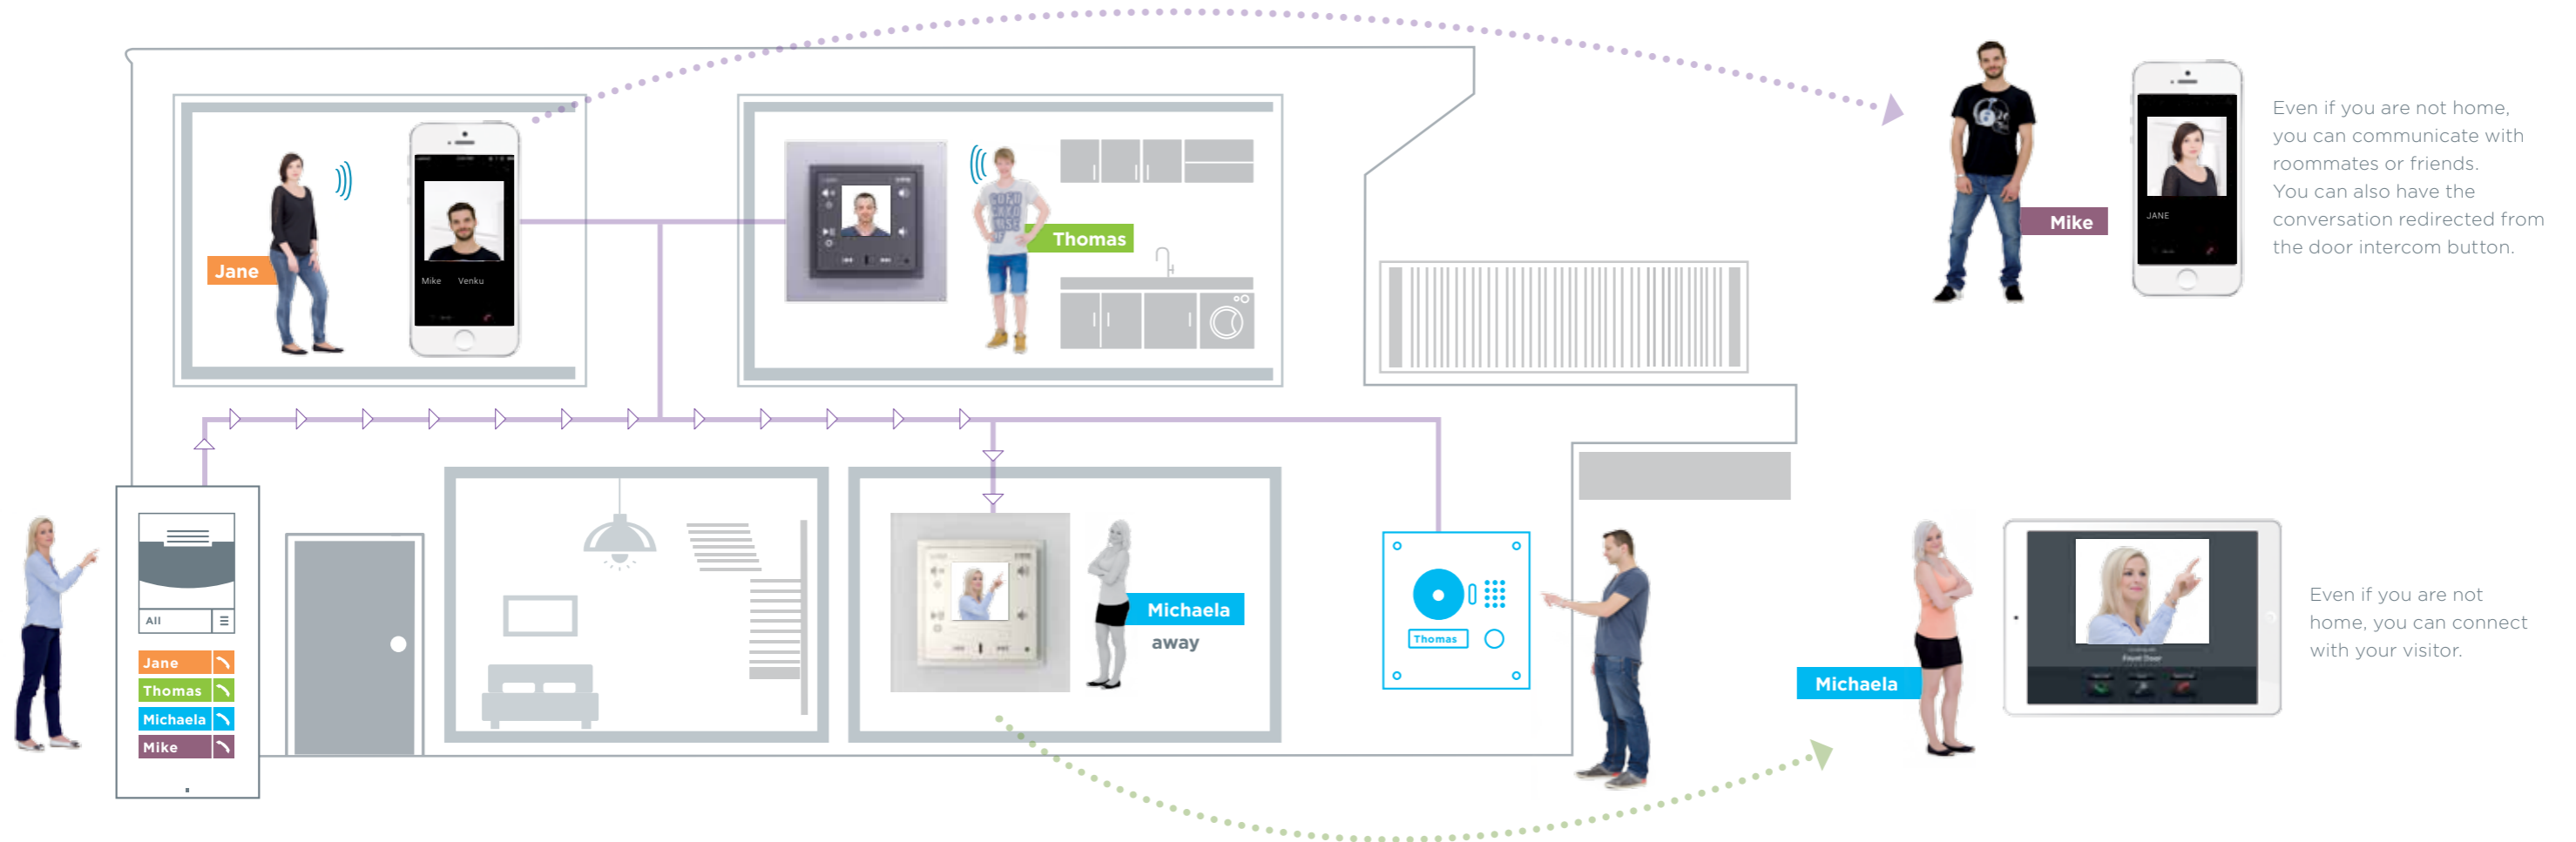

# LARA configurator

Configure your LARA comfortably on the Web configurator. In the configurator, you can select from countless options of connection, size and design.

## Only 4 steps of configuration

- 1 Selection of (LARA) types
- 2 Method of installation
- 3 Selection of design
- 4 Speakers

Then you can save the configuration for later use, you can print or order directly from e-shop.

# Intercom & Video door-phone

iNELS enables communication inside the home (Intercom) as well as calls from the video door-phone. There may be up to 30 users on various devices: LARA, smartphone, tablet, TV. Thanks to having its own server (free of

charge), you can even communicate if you are away from home - all you need is a simple Internet connection. Calls from door visitors can also be forwarded.