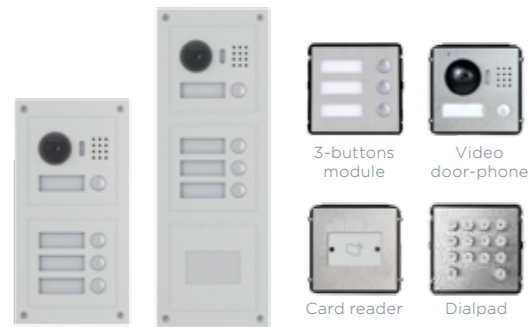

Video door-phone

Video door-phone / Single

- In basic configuration, the Video door-phone contains 1 button with frame
- 1,3 MP CMOS camera
- Supports 120° wide angle lens
- Stainless steel panel for vandal proof, IP54, IK07
- Supports night vision
- Power: DC 12V ~ 24V±10%
- Working temperature: -40°C ~+70°C
- Video Compression: H.264
- Audio Supports bidirectional talk

Video door-phone / Module

- The Video door-phone can be ordered without a frame, giving you the opportunity to assemble into 2 or 3 module frame.
- You can choose the method of control into each module:
- 3-button module
- Card reader
- Key pad
- In three-module frame there can be up to 7 buttons.
- Modules can be delivered with flush or surface mounted box