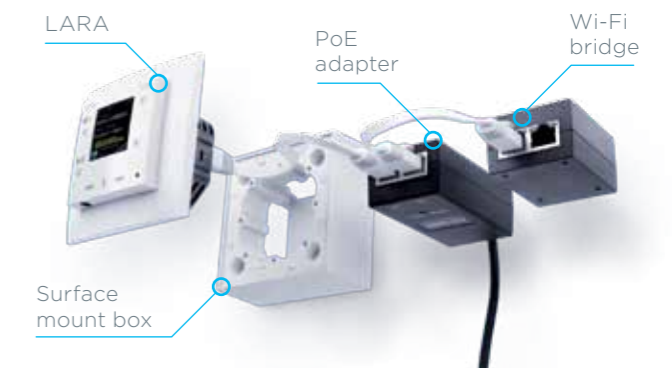

Power supply PoE + Wi-Fi

Wi-Fi bridge with PoE plug in 230V adapter. order number: 5227