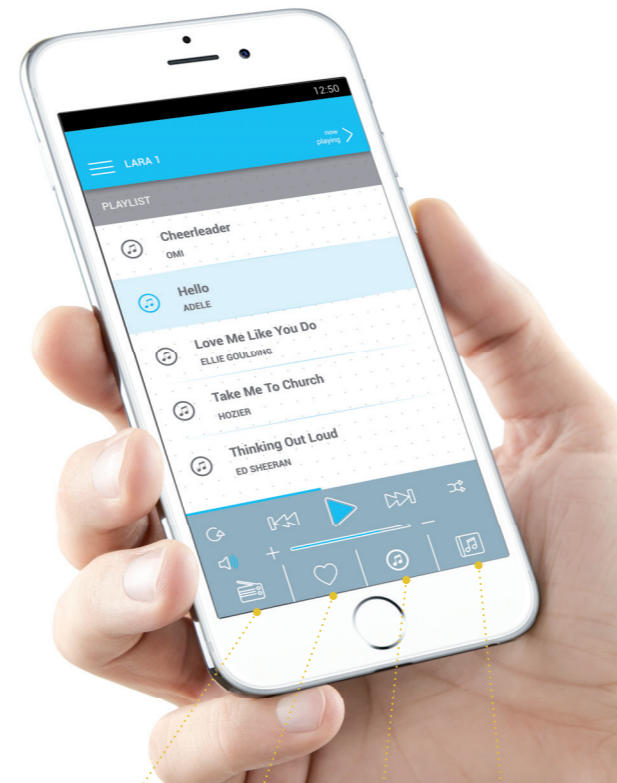

LARA wirelessly plays music from your phone

LARA Dio

The LARA Dio application is designed to control LARA devices that excel in their dimensions and functions. LARA is first and foremost an extraordinary player; playing internet radio allows you to listen to any station in the world, without having the unpleasant rattling of a conventional FM tuner.