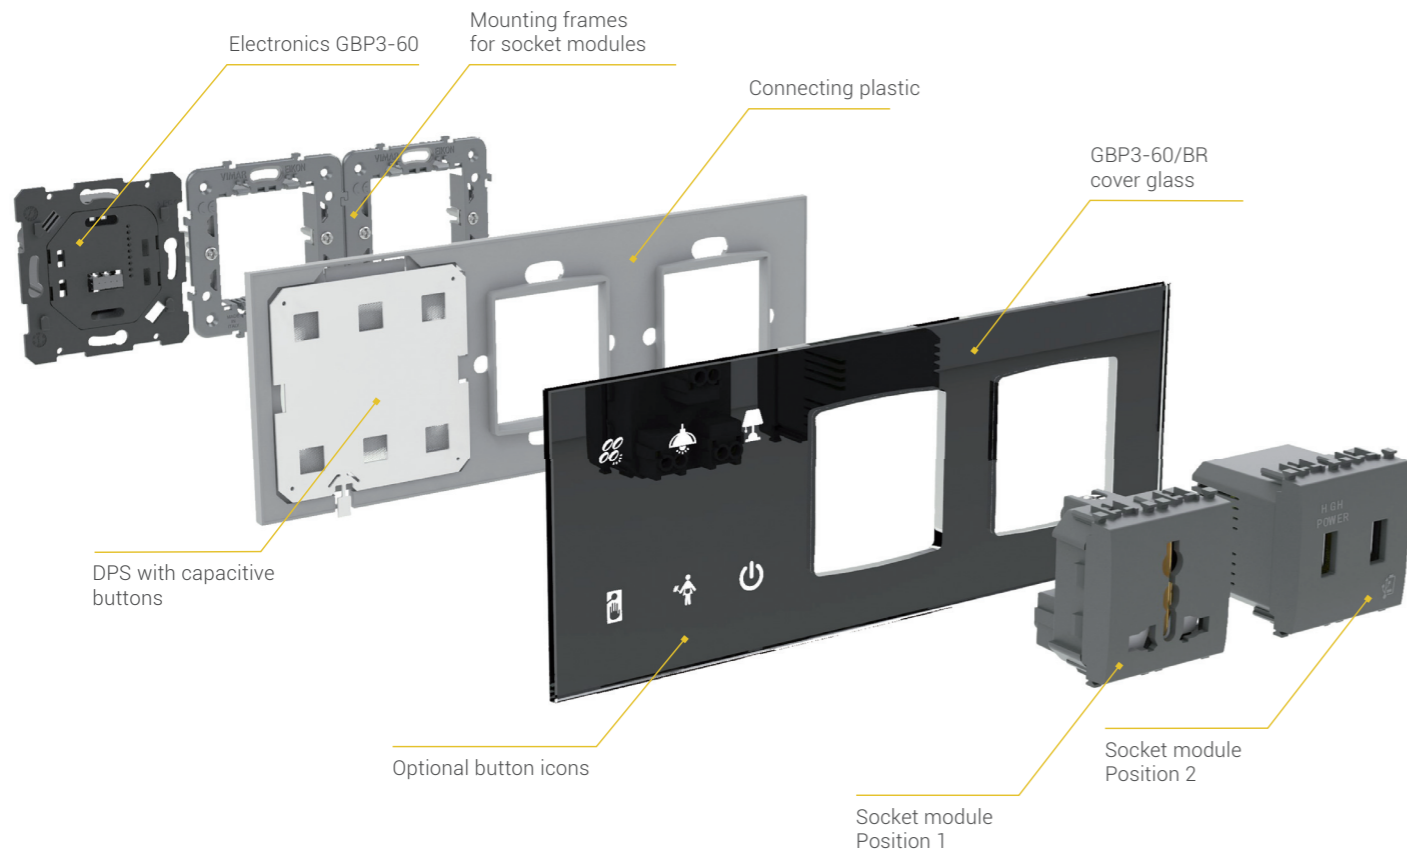

RETURN POWER

Directional relay used to control power from a generator running parallel to another generator or auxiliary device.

MORE INFORMATION

DOWNLOAD THE RELAY CATALOG

Bedside panel: luxurious and flexible

Glass panel GBP3-60

Technical parameters:

The GBP3-60 glass panel is a part of a complete range of iNELS Hotel Room Management (GRMS) units and its main use is the so-called Bedside Panel, a unit with customizable control buttons and modules for powering, for example, device.